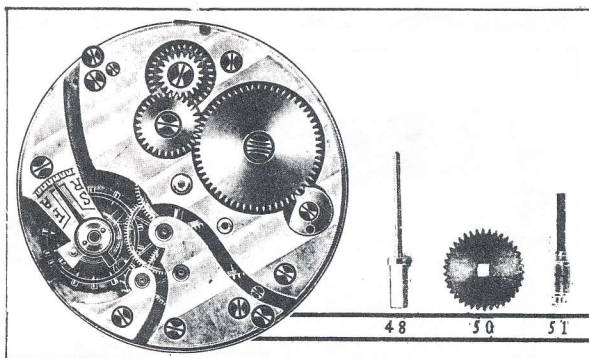

B estfit Material Instant Guide

CLOCK

20L. LEMANIA 7520 — 8 DAY — KEY WIND

19L. LEMANIA — 8 DAY — STEM AND KEY WIND

21L. LEMANIA — 8 DAY — STEM AND KEY WIND

24L. LOOPING 10/11 — 8 DAY — ALARM — KEY WIND

24L. LOOPING 12/13

24L. LOOPING 15 — 1 DAY — KEY WIND — PIN LEVER

For All Parts Other Than Escapement Use LOOPING 12/13