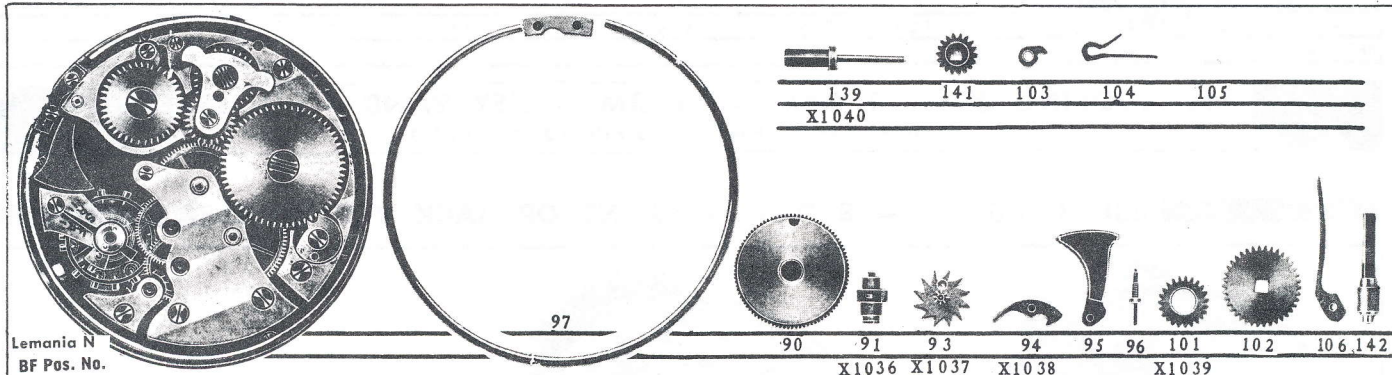

B estfit Material Instant Guide

CLOCK

20L. LEMANIA 7520 — 8 DAY — KEY WIND

19L. LEMANIA — 8 DAY — STEM AND KEY WIND

21L. LEMANIA — 8 DAY — STEM AND KEY WIND

24L. LOOPING 10/11 — 8 DAY — ALARM — KEY WIND

24L. LOOPING 12/13

24L. LOOPING 15 — 1 DAY — KEY WIND — PIN LEVER

For All Parts Other Than Escapement Use LOOPING 12/13