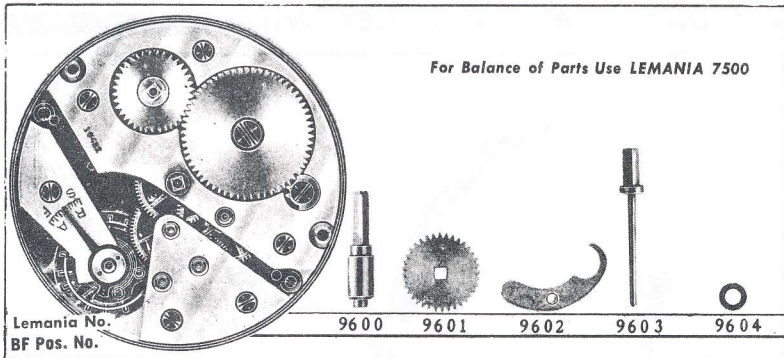

B estfit Material Instant Guide

CLOCK

20L. LEMANIA 7520 — 8 DAY — KEY WIND

19L. LEMANIA — 8 DAY — STEM AND KEY WIND

21L. LEMANIA — 8 DAY — STEM AND KEY WIND

24L. LOOPING 10/11 — 8 DAY — ALARM — KEY WIND

24L. LOOPING 12/13

24L. LOOPING 15 — 1 DAY — KEY WIND — PIN LEVER

For All Parts Other Than Escapement Use LOOPING 12/13