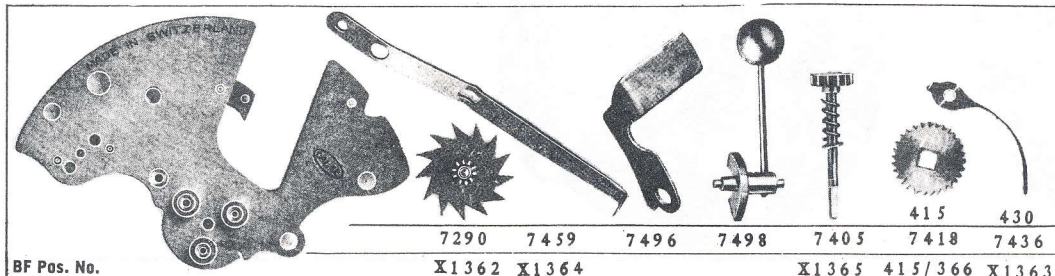

B estfit Material Instant Guide

CLOCK

20L. LEMANIA 7520 — 8 DAY — KEY WIND

19L. LEMANIA — 8 DAY — STEM AND KEY WIND

21L. LEMANIA — 8 DAY — STEM AND KEY WIND

24L. LOOPING 10/11 — 8 DAY — ALARM — KEY WIND

24L. LOOPING 12/13

24L. LOOPING 15 — 1 DAY — KEY WIND — PIN LEVER

For All Parts Other Than Escapement Use LOOPING 12/13